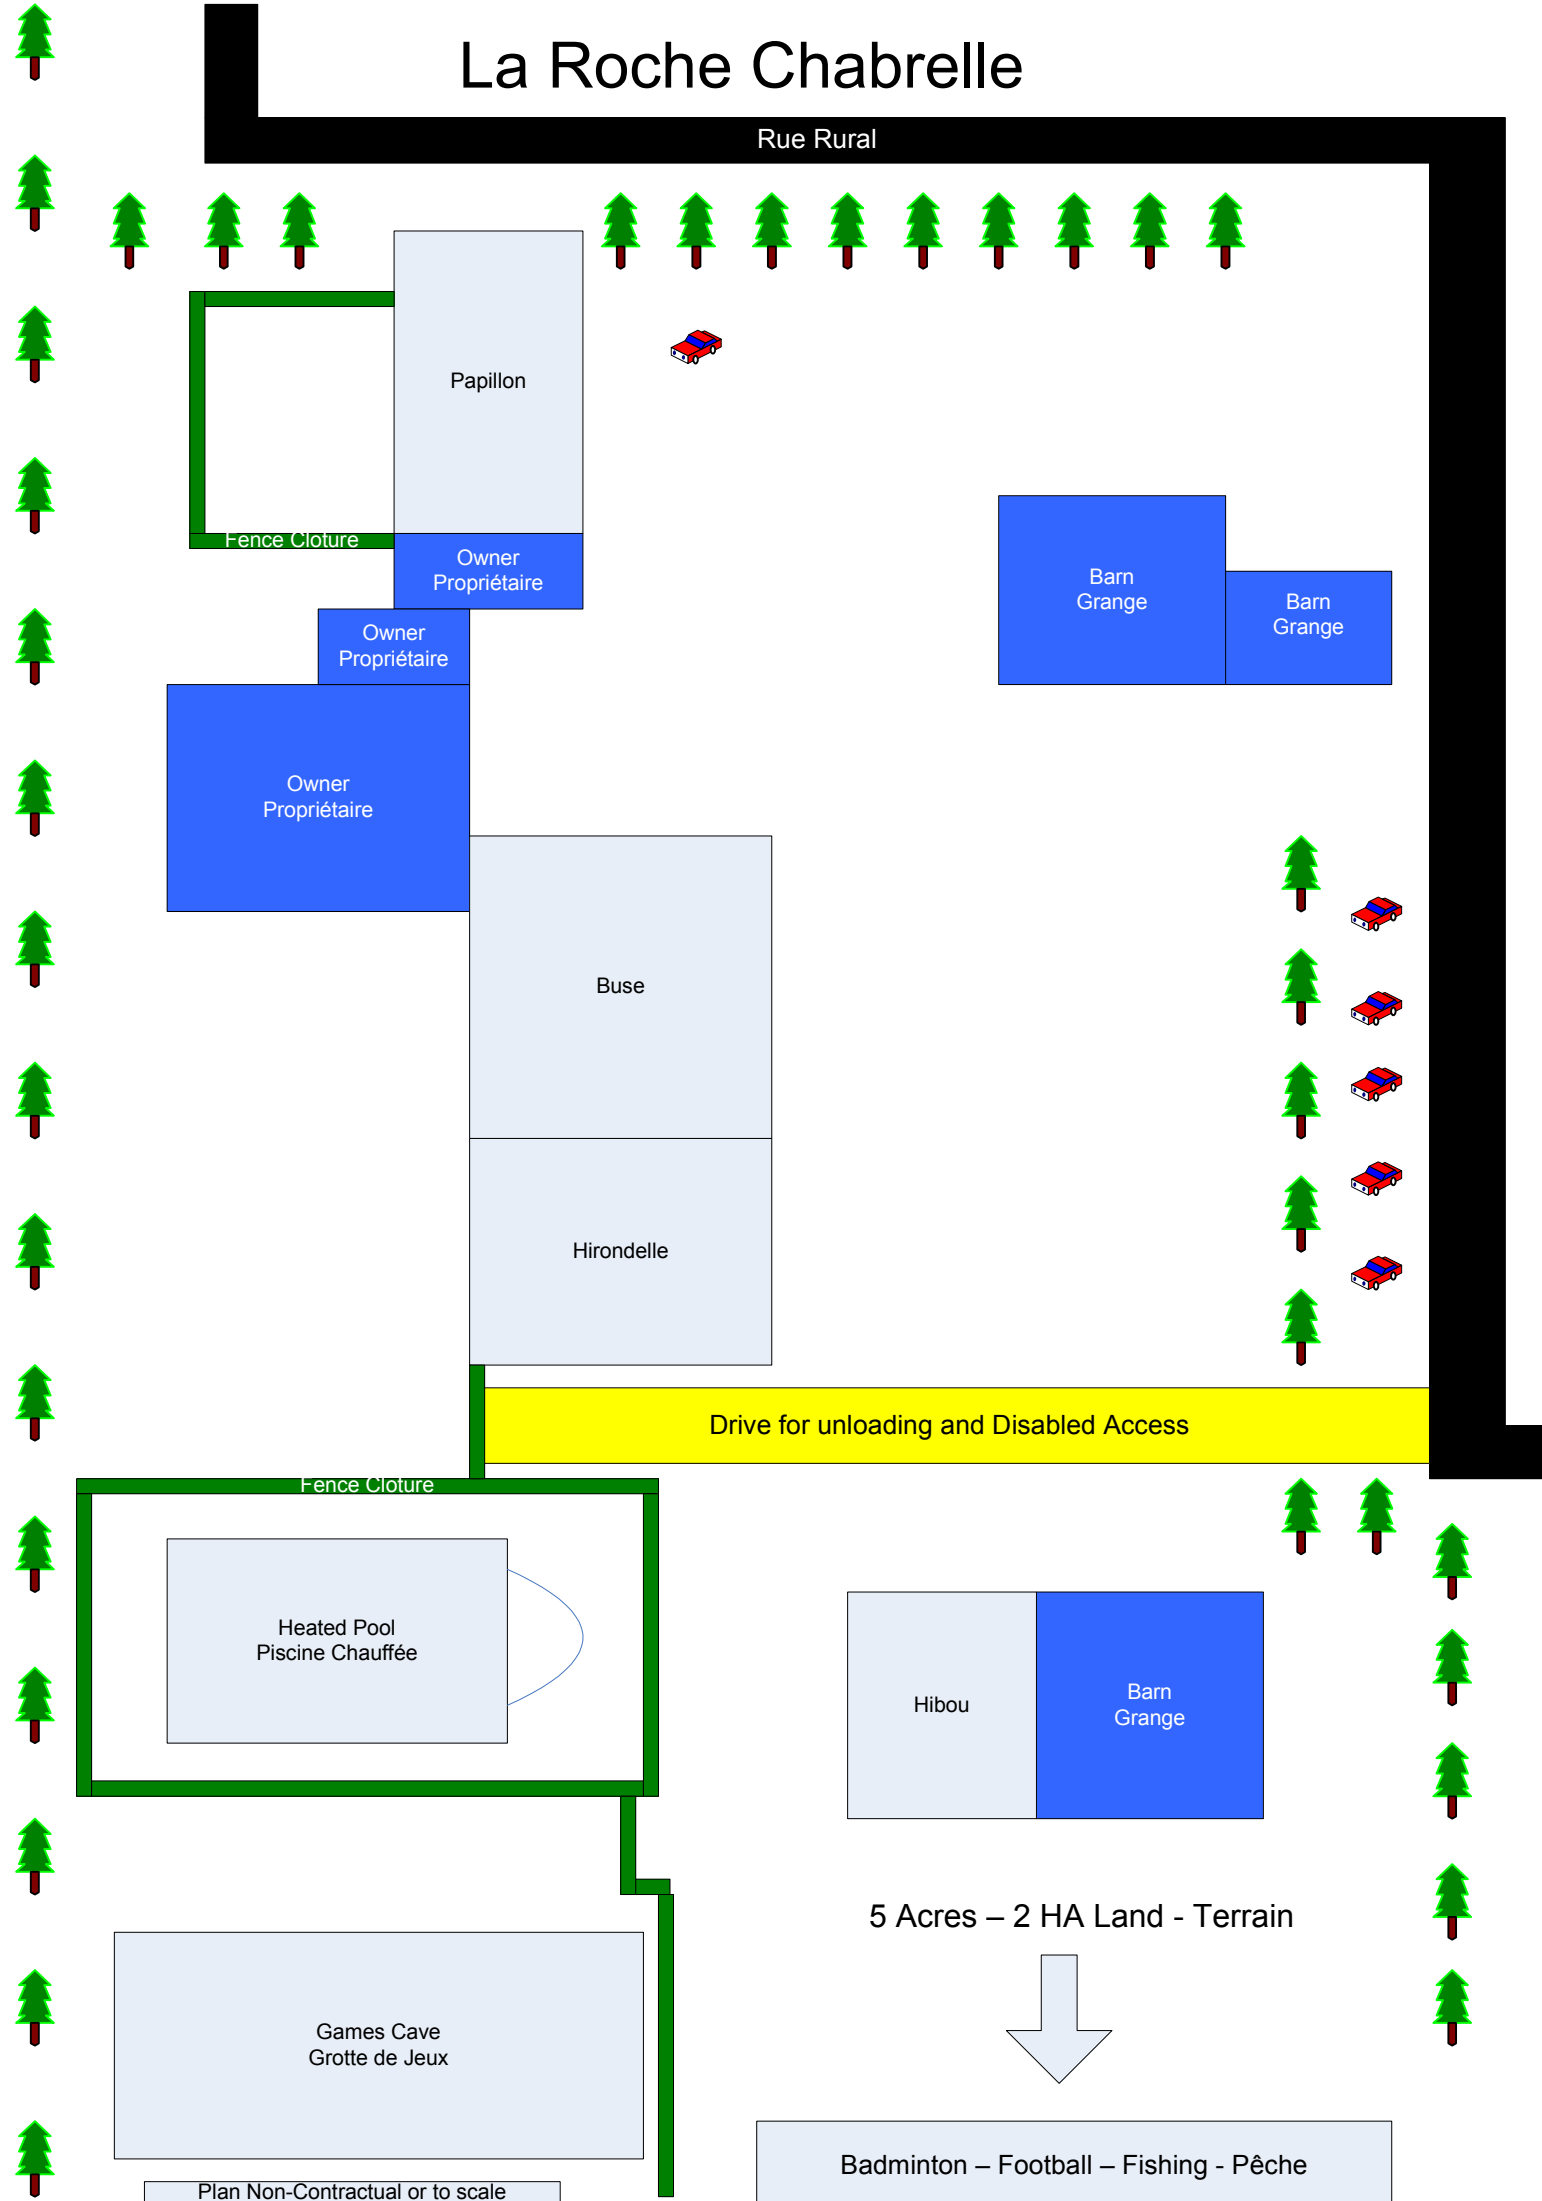

La Roche Chabrelle

Rue Rural

Plan Non-Contractual or to scale

5 Acres - 2 HA Land - Terrain

Badminton - Football - Fishing - Pêche